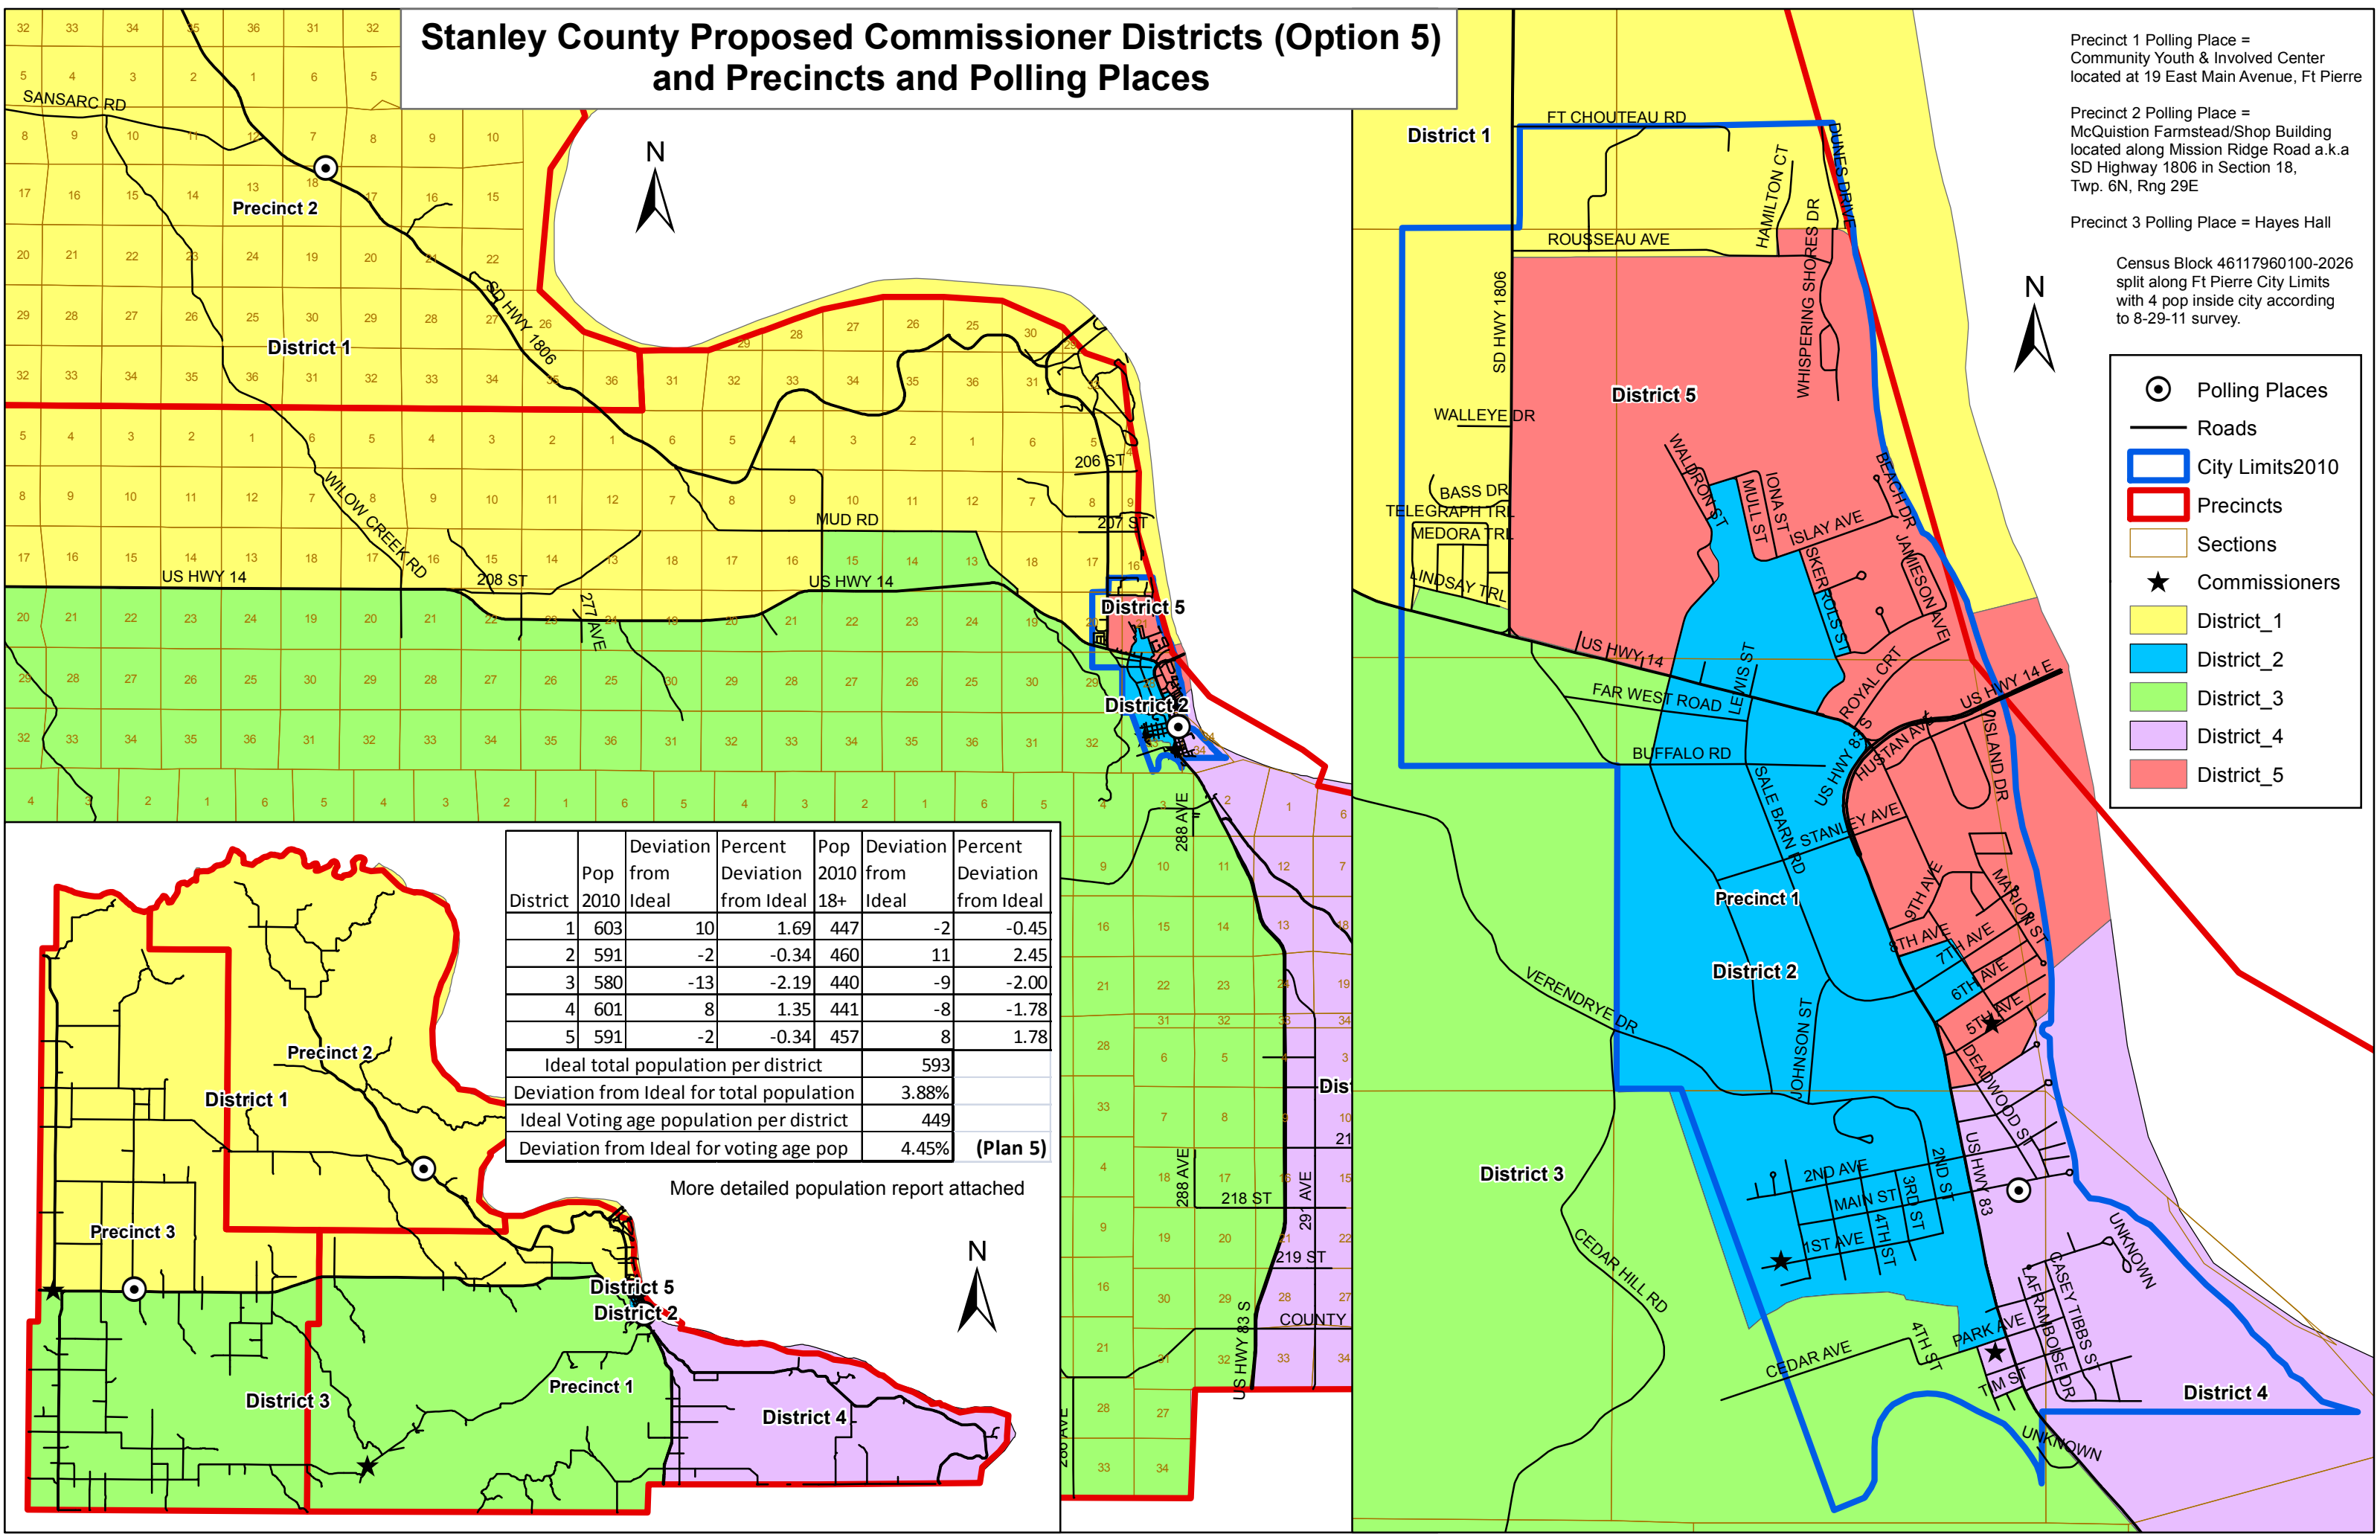

Stanley County Proposed Commissioner Districts (Option 5) and Precincts and Polling Places

Precinct 1 Polling Place = Community Youth & Involved Center located at 19 East Main Avenue, Ft Pierre

Precinct 2 Polling Place = McQuiston Farmstead/Shop Building located along Mission Ridge Road a.k.a SD Highway 1806 in Section 18, Twp. 6N, Rng 29E

Precinct 3 Polling Place = Hayes Hall

Census Block 46117960100-2026 split along Ft Pierre City Limits with 4 pop inside city according to 8-29-11 survey.

Legend

- ⊙ Polling Places
- Roads
- ▭ City Limits 2010
- ▭ Precincts
- ▭ Sections
- ★ Commissioners
- ▭ District_1
- ▭ District_2
- ▭ District_3
- ▭ District_4
- ▭ District_5

District	Pop 2010	Deviation from Ideal	Percent Deviation from Ideal	Pop 2010 18+	Deviation from Ideal	Percent Deviation from Ideal
1	603	10	1.69	447	-2	-0.45
2	591	-2	-0.34	460	11	2.45
3	580	-13	-2.19	440	-9	-2.00
4	601	8	1.35	441	-8	-1.78
5	591	-2	-0.34	457	8	1.78
Ideal total population per district				593		
Deviation from Ideal for total population					3.88%	
Ideal Voting age population per district				449		
Deviation from Ideal for voting age pop					4.45%	

(Plan 5)

More detailed population report attached